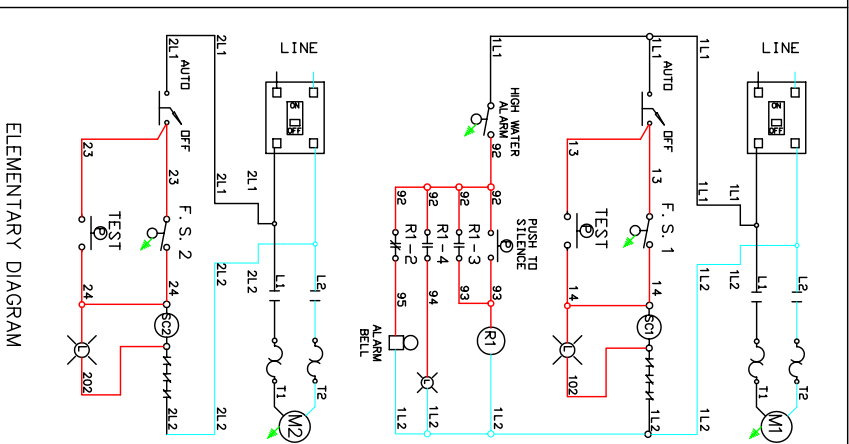

CONDENSATE PUMPS
 DUPLEX

DRAWN BY	DATE	REVISION
S.R.K.	01/21/04	

Wiring Diagram No. 32000-A