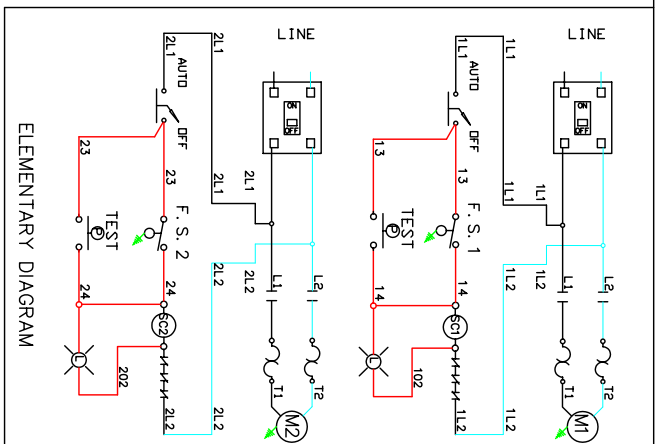

USE WHITE WIRE WHERE LIGHT BLUE WIRE IS SHOWN

SHIPCO®
SPUMPS
 MANUFACTURED BY
 SHIPPENSBURG PUMP COMPANY INC.
 P.O. Box 279 Shippenburg, Pa. 17257
 PHONE 717 532-7321 / FAX 717 532-7704
 WWW.SHIPCO PUMPS.COM
 SHIPCO® IS A REGISTERED TRADEMARK OF SHIPPENSBURG PUMP CO., INC.

CONDENSATE PUMPS
 DUPLEX

DRAWN BY	DATE	REVISION
S.R.K.	10/21/04	

Wiring Diagram No. 32000