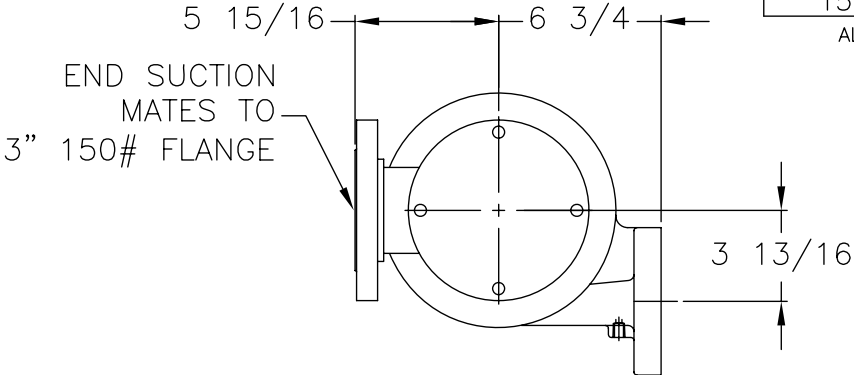

MOTOR SIZE	"A"
3 HP TC FRAME	46.5"
5 HP TC FRAME	47.5"
7 1/2 HP TC FRAME	49"
10 HP TC FRAME	50.5"
15 HP TC FRAME	53.75"

ALL DIMENSIONS APPROXIMATE

**SHIPCO®**  
**PUMPS**  
 MANUFACTURED BY  
 SHIPPENSBURG PUMP COMPANY INC.  
 P.O. Box 279 Shippensburg, Pa. 17257  
 PHONE 717 532-7321 / FAX 717 532-7704  
 WWW.SHIPCOPUMPS.COM  
 SHIPCO® IS A REGISTERED TRADEMARK OF SHIPPENSBURG PUMP CO., INC.

**MODEL 121 AWF-B**  
**VERTICAL MOUNTED**

DRAWN BY S.A.D.	DATE 1/07	REVISION .0
DIMENSION PRINT <b>40243</b>		
<b>Section AWF Page 2290</b>		