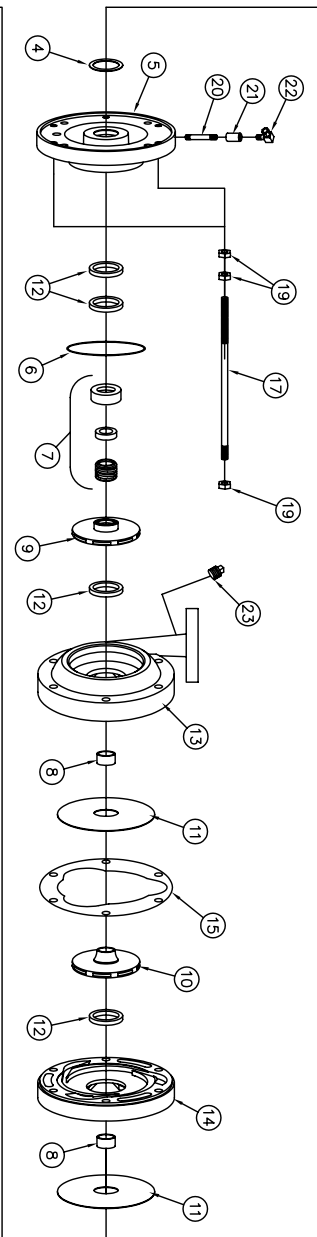

616 AWF-B Vertical & Horizontal 184, 213, 215 & 254 TC Frame Three Phase Flexible Coupled

DRAWN BY S.A.D. DATE 10/08 REVISION .4

PARTS LIST # PL-81635

AWF16B-6 STG

NO.	DESCRIPTION	PART NO.	QTY.
1	MOTOR / BEARING HOUSING	TC FRAME	1
2	MOTOR SHAFT	KEYBAR-S8-013-OVR	1
3	KEY (IMPELLER)	SLINGER-SDWS99996	6
4	WATER SLINGER	HEAD-SDPH00581	1
5	PUMP HEAD	ORING-SDP000674	1
6	HEAD GASKET (O-RING)	MCHSEAL-SDPS00155-SV	1
7	MECHANICAL SEAL 1 1/8"	SPACER-SDPS00579	5
8	SPACER SLEEVE	IMP-SDP100042-1-A-4 7/8	1
9	IMPELLER (6th STAGE)	IMP-SDP100042-1-A-4 7/8	1
10	IMPELLER (1st thru 5th STAGE)	IMP-SDP100042-1-A-4 7/8	5
11	DIVIDER PLATE	DIVPLT-SDPP00585	5
12	WEARING RING	WRGRING-SDPWR0032	8
13	PUMP VOLUTE CASE	CASE-SDPC00577	1
14	PASSAGE	PASSAGE-SDPP00576	5
15	SUCTION HOUSING GASKET	GASKET-SDPG03886	6
16	SUCTION HOUSING (HORIZONTAL MOUNT)	SUCHSG-SDPH00747	1
16	SUCTION HOUSING (VERTICAL MOUNT)	SUCHSG-SDPH00747-A	1
17	CLAMPING BOLT	CLAMPINGBOLT-SDPE00595-D	6
18	SUCTION GASKET	FLG-ASA-SP15-GRT-0300	1
19	HEX NUT (STAGE RETAINING NUT)	FRNUT-SHZ-0050C-2	18
20	1/4" NIPPLE 1/4 x 2 1/2	NIPPLE-B-0025x250	1
21	1/4" FULL COUPLING	CLP-FCB-0025	1
22	1/4" 90° COMPRESSION FITTING	CPMFTG-R-MELL-038-025	1
23	1/4" PIPE PLUG	PF-PLUGSQ-SLD-B-0025	1
24	KEY (MOTOR SIDE)	PER MOTOR ORDERED	1
25	WOODS COUPLING (MOTOR)	PER MOTOR ORDERED	1
26	SURE-FLEX SLEEVE	PER MOTOR ORDERED	1
27	WOODS COUPLING (PUMP SIDE)	PER MOTOR ORDERED	1
28	KEY (PUMP SIDE)	KEYBAR-S8-025-OVR	1
29	BEARING ASSEMBLY	BRGHSG-SDPBH00688	1
30	IMPELLER WASHER	IMPWHR-SDPRW0671	1
31	IMPELLER CAPSCREW	FRCP-SHZ-0050C-0075-2	1
32	ADAPTOR ASSEMBLY	BRGHSG-SDPH00587	1
33	MOUNTING BOLT	-	8
34	COUPLING GUARD SCREEN	BRGHSG-GUARDSCREEN-S3333331	1
35	IMPELLER WASHER	IMPWHR-SDPRW0743	1
36	SHAFT SLEEVE	SHTSLV-SDPC00742	1
37	IDLER BEARING HOUSING	BRGHSG-SDPS00748	1
38	IDLER BEARING	BEARING-BAIT-CUTLASS	1