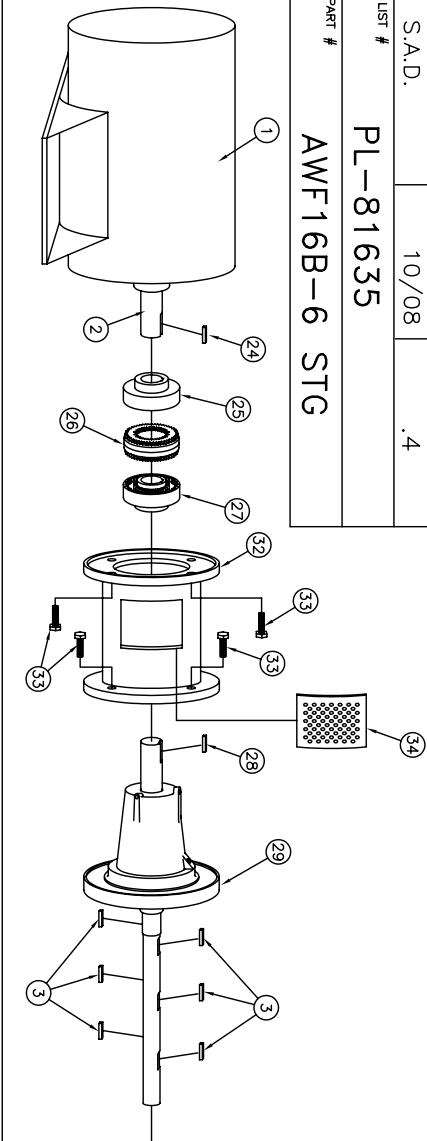

616 AWF-B Vertical & Horizontal 184, 213, 215 & 254 TC Frame Three Phase Flexible Coupled

DRAWN BY S.A.D. DATE 10/08 REVISION .4

PARTS LIST # PL-81635

AWF16B-6 STG

NO.	DESCRIPTION	PART NO.	QTY.
1	MOTOR / BEARING HOUSING	TC FRAME	1
2	MOTOR SHAFT	KEYBAR-S8-013-OVR	1
3	KEY (IMPELLER)	SLINGER-SDWS99996	6
4	WATER SLINGER	HEAD-SDPH00581	1
5	PUMP HEAD	ORING-SDP000674	1
6	HEAD GASKET (O-RING)	MCHSEAL-SDPS00155-SV	1
7	MECHANICAL SEAL 1 1/8"	SPACER-SDPS00579	5
8	SPACER SLEEVE	IMP-SDP100042-1-A-4 7/8	1
9	IMPELLER (6th STAGE)	IMP-SDP100042-1-A-4 7/8	1
10	IMPELLER (1st thru 5th STAGE)	IMP-SDP100042-1-A-4 7/8	5
11	DIVIDER PLATE	DIVPLT-SDPP00585	5
12	WEARING RING	WRGRING-SDPWR0032	8
13	PUMP VOLUTE CASE	CASE-SDPC00577	1
14	PASSAGE	PASSAGE-SDPP00576	5
15	SUCTION HOUSING GASKET	GASKET-SDPG03886	6
16	SUCTION HOUSING (HORIZONTAL MOUNT)	SUCHSG-SDPH00747	1
16	SUCTION HOUSING (VERTICAL MOUNT)	SUCHSG-SDPH00747-A	1
17	CLAMPING BOLT	CLAMPINGBOLT-SDPE00595-D	6
18	SUCTION GASKET	FLG-ASA-SP15-GRT-0300	1
19	HEX NUT (STAGE RETAINING NUT)	FRNUT-SHZ-0050C-2	18
20	1/4" NIPPLE 1/4 x 2 1/2	NIPPLE-B-0025x250	1
21	1/4" FULL COUPLING	CLP-FCB-0025	1
22	1/4" 90° COMPRESSION FITTING	CPMFTG-R-MELL-038-025	1
23	1/4" PIPE PLUG	PF-PLUGSQ-SLD-B-0025	1
24	KEY (MOTOR SIDE)	PER MOTOR ORDERED	1
25	WOODS COUPLING (MOTOR)	PER MOTOR ORDERED	1
26	SURE-FLEX SLEEVE	PER MOTOR ORDERED	1
27	WOODS COUPLING (PUMP SIDE)	PER MOTOR ORDERED	1
28	KEY (PUMP SIDE)	KEYBAR-S8-025-OVR	1
29	BEARING ASSEMBLY	BRGHSG-SDPBH00688	1
30	IMPELLER WASHER	IMPWHR-SDPRW0671	1
31	IMPELLER CAPSCREW	FRCP-SHZ-0050C-0075-2	1
32	ADAPTOR ASSEMBLY	BRGHSG-SDPH00587	1
33	MOUNTING BOLT	-	8
34	COUPLING GUARD SCREEN	BRGHSG-GUARDSCREEN-S3333331	1
35	IMPELLER WASHER	IMPWHR-SDPRW0743	1
36	SHAFT SLEEVE	SHTSLV-SDPC00742	1
37	IDLER BEARING HOUSING	BRGHSG-SDPS00748	1
38	IDLER BEARING	BEARING-BAIT-CUTLASS	1