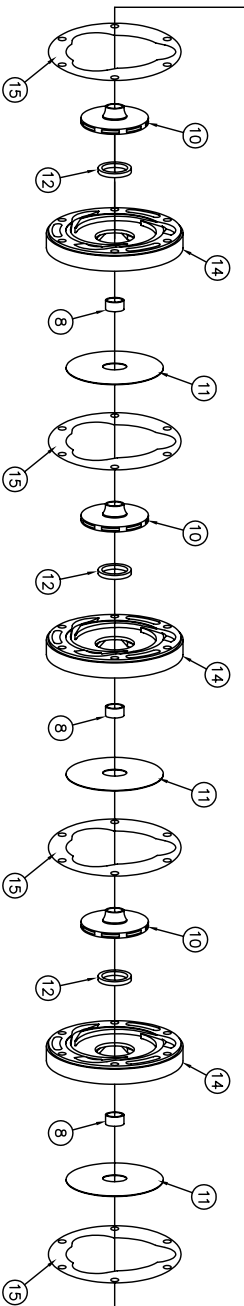

616 AWF-B Vertical & Horizontal 184, 213, 215 & 254 TC Frame Three Phase Flexible Coupled

DRAWN BY S.A.D. DATE 10/08 REVISION .4

PARTS LIST # PL-81635

AWF16B-6 STG

NO.	DESCRIPTION	PART NO.	QTY.
1	MOTOR / BEARING HOUSING	TC FRAME	1
2	MOTOR SHAFT	KEYBAR-S8-013-OVR	1
3	KEY (IMPELLER)	SLINGER-SDWS99996	6
4	WATER SLINGER	HEAD-SDPH00581	1
5	PUMP HEAD	ORING-SDP000674	1
6	HEAD GASKET (O-RING)	MCHSEAL-SDPS00155-SV	1
7	MECHANICAL SEAL 1 1/8"	SPACER-SDPS00579	5
8	SPACER SLEEVE	IMP-SDP100042-1-A-4 7/8	1
9	IMPELLER (6th STAGE)	IMP-SDP100042-1-A-4 7/8	1
10	IMPELLER (1st thru 5th STAGE)	IMP-SDP100042-1-A-4 7/8	5
11	DIVIDER PLATE	DIVPLT-SDPP00585	5
12	WEARING RING	WRGRING-SDPWR0032	8
13	PUMP VOLUTE CASE	CASE-SDPC00577	1
14	PASSAGE	PASSAGE-SDPP00576	5
15	SUCTION HOUSING GASKET	GASKET-SDPG03886	6
16	SUCTION HOUSING (HORIZONTAL MOUNT)	SUCHSG-SDPH00747	1
16	SUCTION HOUSING (VERTICAL MOUNT)	SUCHSG-SDPH00747-A	1
17	CLAMPING BOLT	CLAMPINGBOLT-SDPE00595-D	6
18	SUCTION GASKET	FLG-ASA-SP15-GRT-0300	1
19	HEX NUT (STAGE RETAINING NUT)	FRNUT-SHZ-0050C-2	18
20	1/4" NIPPLE 1/4 x 2 1/2	NIPPLE-B-0025x250	1
21	1/4" FULL COUPLING	CLP-FCB-0025	1
22	1/4" 90° COMPRESSION FITTING	CPMFTG-R-MELL-038-025	1
23	1/4" PIPE PLUG	PF-PLUGSQ-SLD-B-0025	1
24	KEY (MOTOR SIDE)	PER MOTOR ORDERED	1
25	WOODS COUPLING (MOTOR)	PER MOTOR ORDERED	1
26	SURE-FLEX SLEEVE	PER MOTOR ORDERED	1
27	WOODS COUPLING (PUMP SIDE)	PER MOTOR ORDERED	1
28	KEY (PUMP SIDE)	KEYBAR-S8-025-OVR	1
29	BEARING ASSEMBLY	BRGHSG-SDPBH00688	1
30	IMPELLER WASHER	IMPWHR-SDPRW0671	1
31	IMPELLER CAPSCREW	FRCP-SHZ-0050C-0075-2	1
32	ADAPTOR ASSEMBLY	BRGHSG-SDPH00587	1
33	MOUNTING BOLT	-	8
34	COUPLING GUARD SCREEN	BRGHSG-GUARDSCREEN-S3333331	1
35	IMPELLER WASHER	IMPWHR-SDPRW0743	1
36	SHAFT SLEEVE	SHTSLV-SDPC00742	1
37	IDLER BEARING HOUSING	BRGHSG-SDPS00748	1
38	IDLER BEARING	BEARING-BAIT-CUTLASS	1